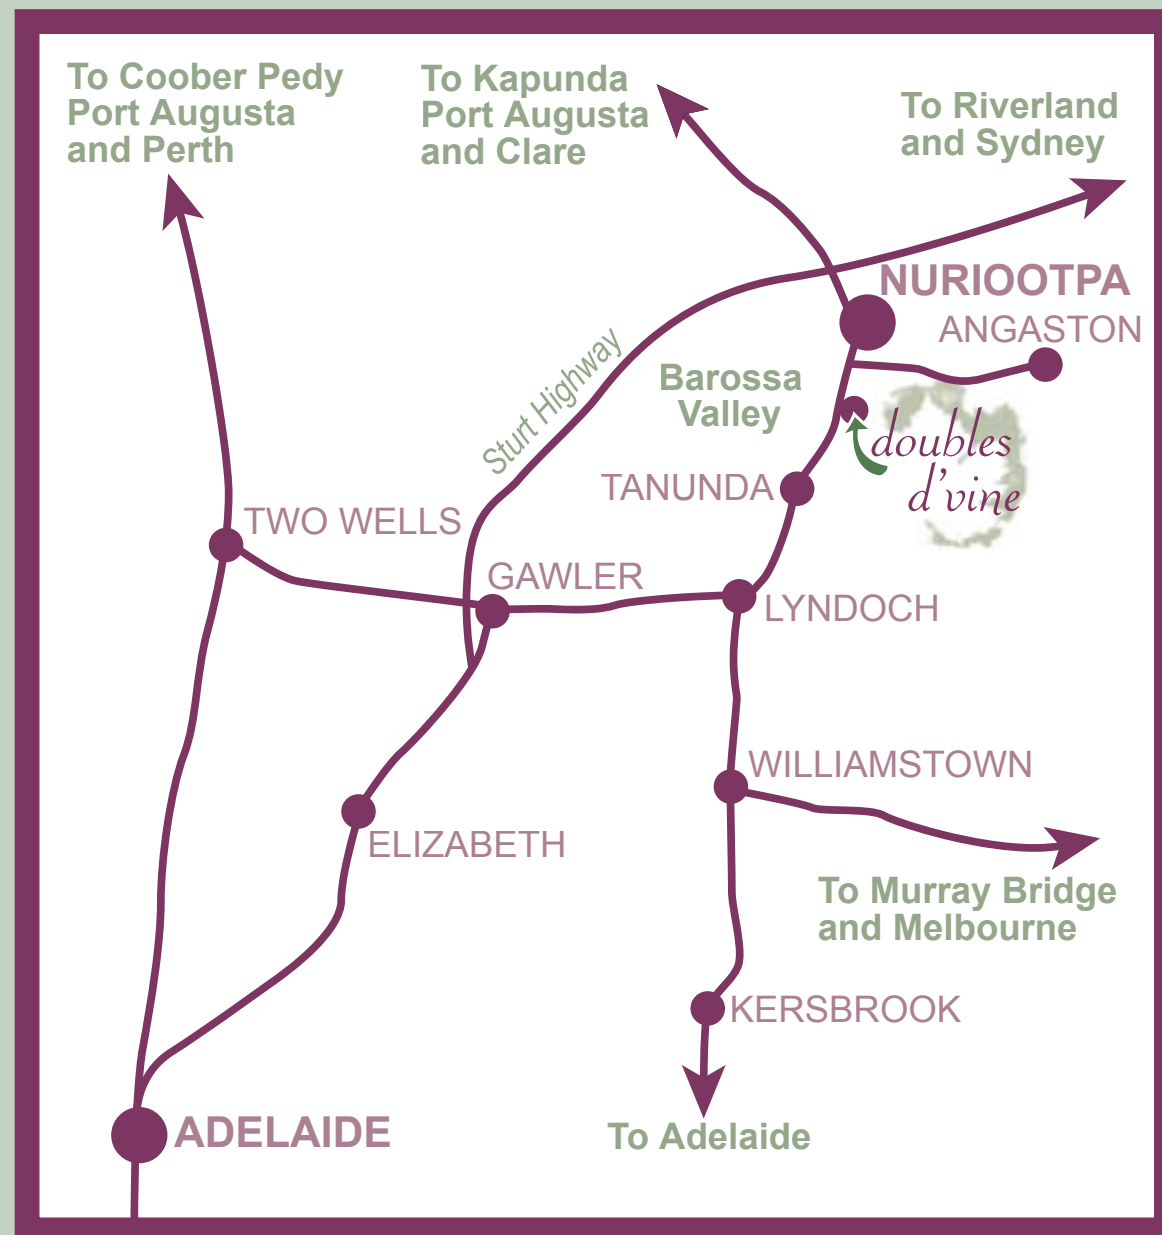

## Barossa Doubles D'Vine

Jan & Barry Matthew

Cnr. Barossa Valley Way & Nuraip Road  
PO Box 241, Nuriootpa South Australia 5355

Phone/Fax (08) 8562 2260

Email: [enquiries@doublesdvine.com.au](mailto:enquiries@doublesdvine.com.au)

Located 1.5km south of Nuriootpa town centre, and only an hour drive from Adelaide, the Adelaide Hills, the Murray River, Burra and the Clare Valley.