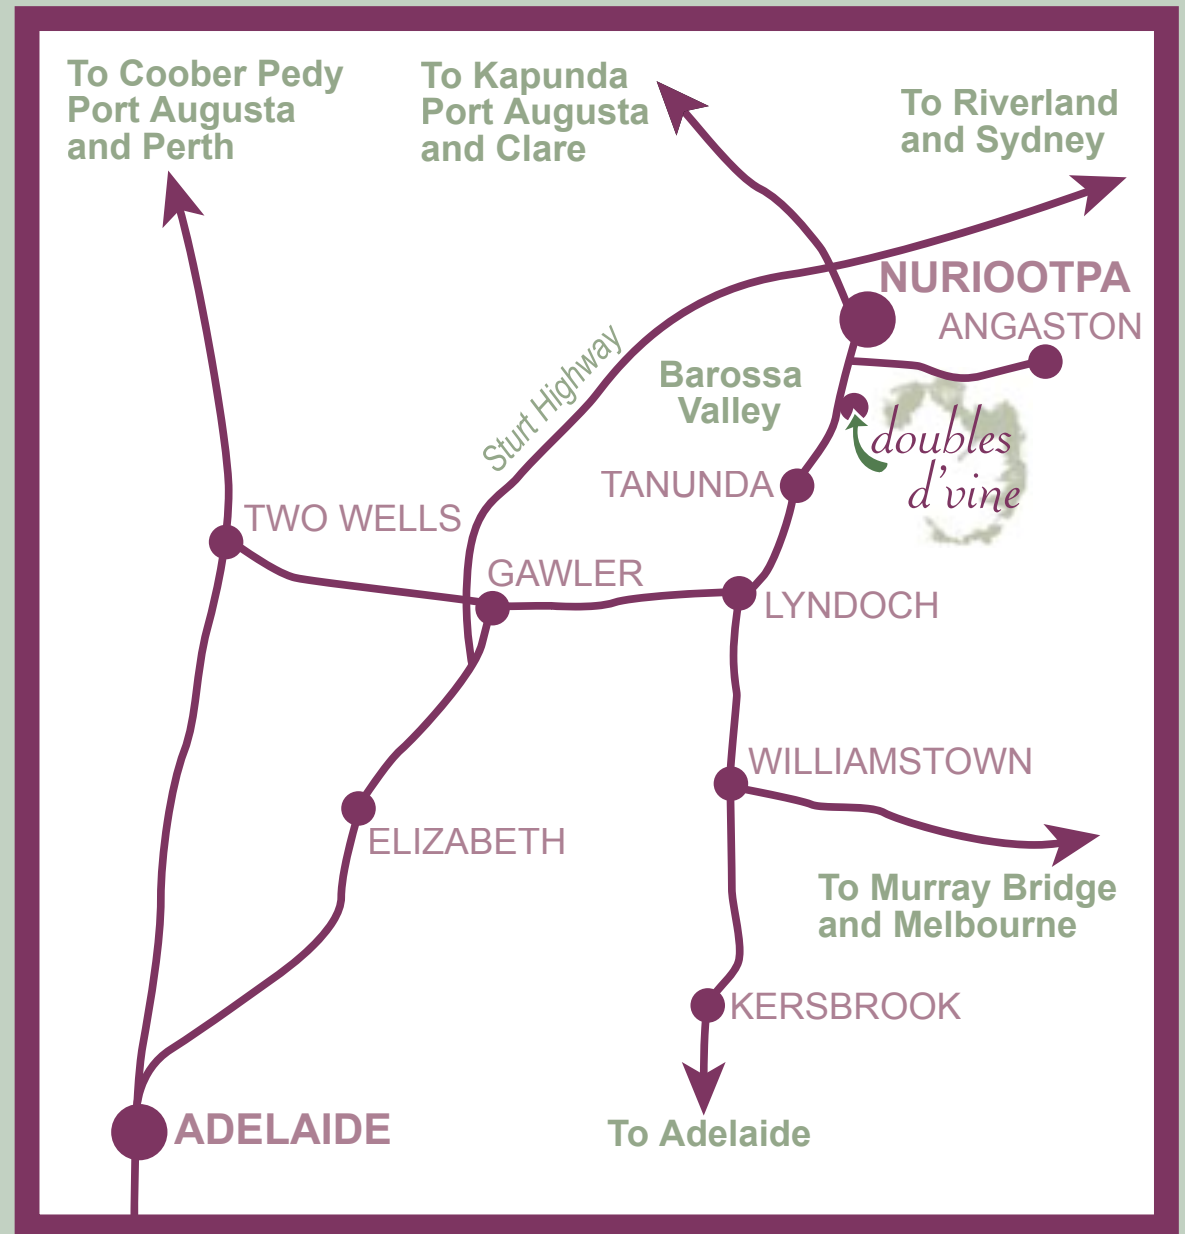

affordable alternative
accommodation

Barossa Doubles D'Vine

Jan & Barry Matthew

Cnr. Barossa Valley Way & Nuraip Road
PO Box 241, Nuriootpa South Australia 5355

Phone/Fax (08) 8562 2260

Email: enquiries@doublesdvine.com.au

Located 1.5km south of Nuriootpa town centre, and only an hour drive from Adelaide, the Adelaide Hills, the Murray River, Burra and the Clare Valley.